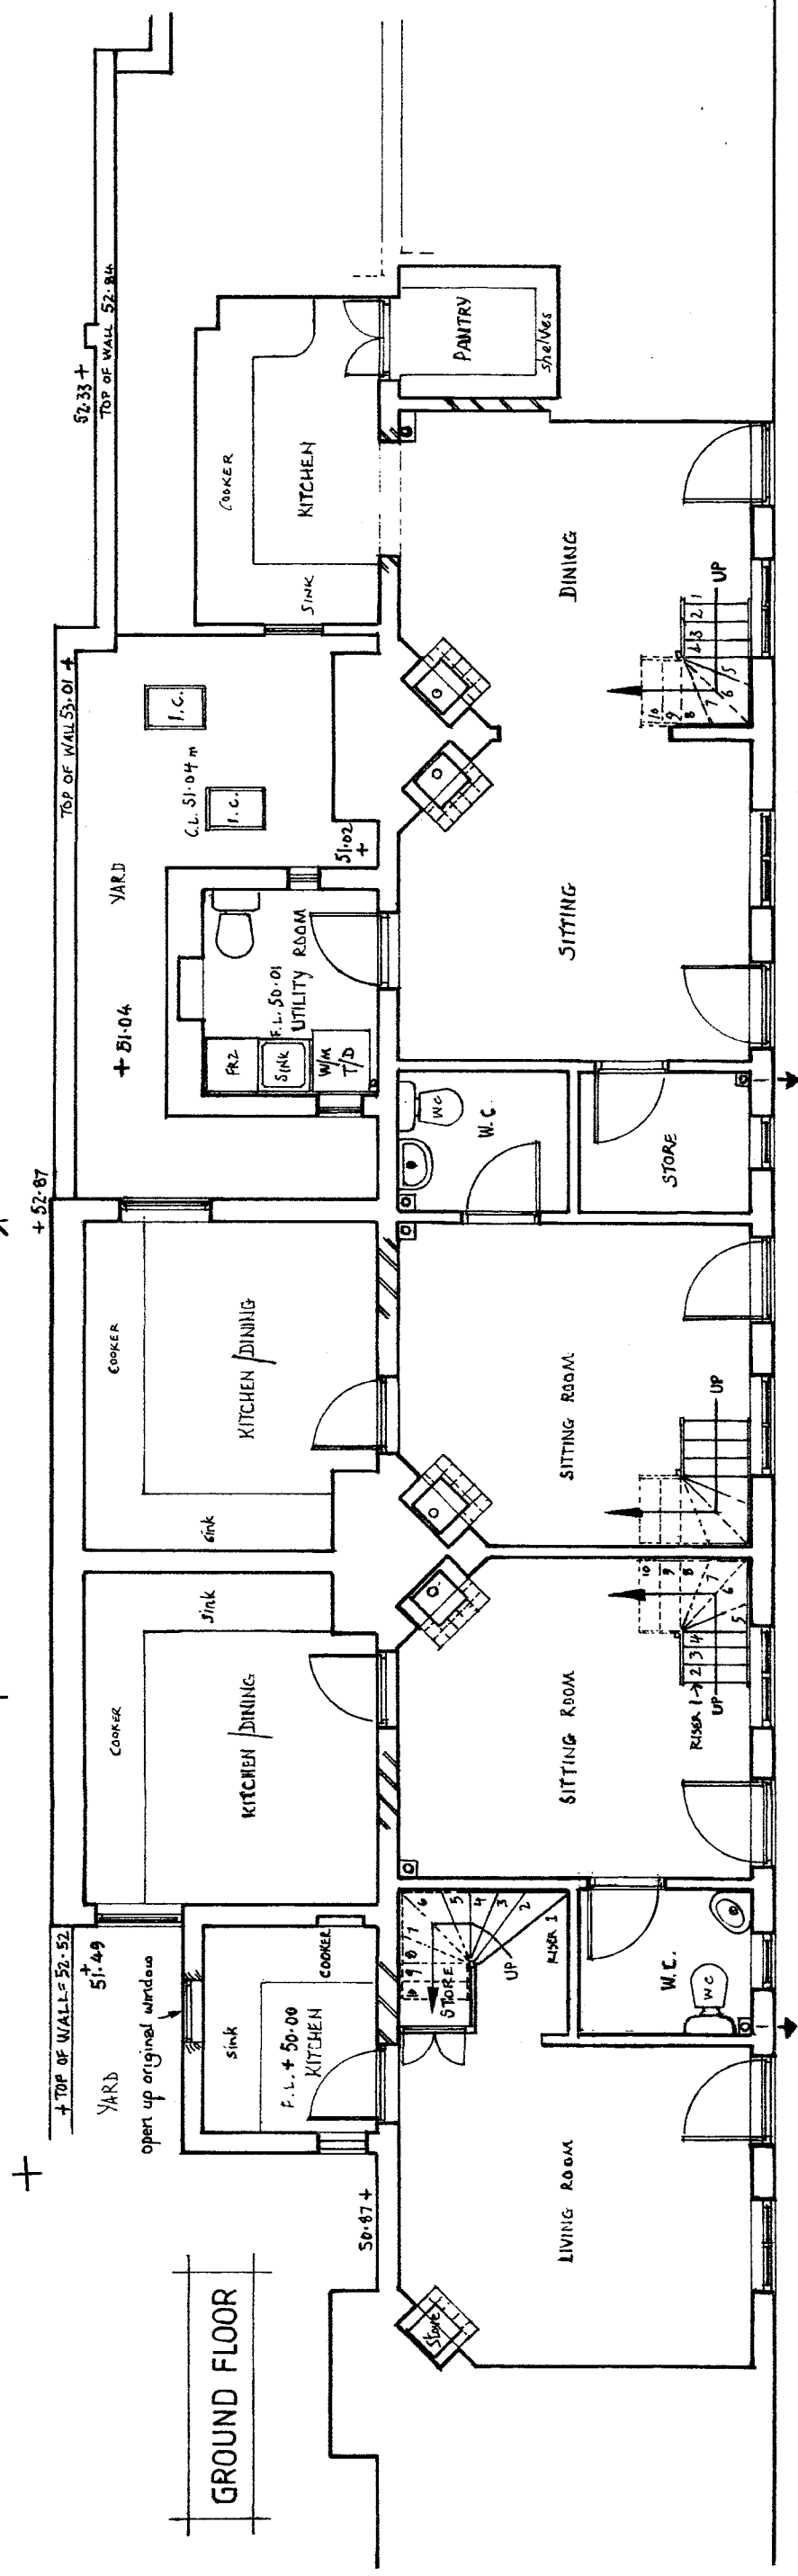

### GROUND & FIRST FLOOR PLANS AS PROPOSED

DRAWING No. CR-34 B

REDRAWN February 2020

Scale 1:50 at A2 size (landscape)

DO NOT SCALE BEFORE STARTING THE WORK. THE CONTRACTOR IS TO CHECK ALL DIMENSIONS ON SITE.

REVISION B - 22<sup>nd</sup> February 2020 - GROUND FLOOR W.C. RE-ALLOCATED TO COTTAGE N<sup>o</sup> 4

5 metre grid

FIRST FLOOR

5m grid

GROUND FLOOR

N<sup>o</sup> 3

N<sup>o</sup> 4

N<sup>o</sup> 5

N<sup>o</sup> 6/7